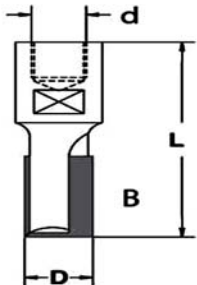

ΚΑΤΑΛΟΓΟΣ ΑΛΥΣΙΔΩΝ (CHAINS)

1/4/2013

ΣΕΙΡΑ - "Α"

CHAINS	GUIDE BARS	SPROCKETS	SPARE LINKS	BAR ENDS
ΑΛΥΣ. Α	ΟΔΗΓΟΣ Α	ΑΣΤΕΡΙ Α	ΚΡΙΚΟΣ Α	ΡΟΥΛ. Α
8-36 A	8-40 A	8- A	8-36 A	8-40 A
9-36 A	9-11-40 A	9-11- A	9-36 A	9-11-40 A
10-36 A	9-11-40 A	9-11- A	10-36 A	9-11-40 A
11-36 A	9-11-40 A	9-11- A	11-36 A	9-11-40 A
12-36 A	12-17-40 A	12-17- A	12-36 A	12-17-40 A
14-36 A	12-17-40 A	12-17- A	14-36 A	12-17-40 A
16-36 A	12-17-40 A	12-17- A	16-36 A	12-17-40 A
17-36 A	12-17-40 A	12-17- A	17-36 A	12-17-40 A
18-36 A	18-21-40 A	18-21- A	18-36 A	18-21-40 A
19-36 A	18-21-40 A	18-21- A	19-36 A	18-21-40 A
20-36 A	18-21-40 A	18-21- A	20-36 A	18-21-40 A
22-36 A	22-25-40 A	22-25- A	22-36 A	22-25-40 A
25-36 A	22-25-40 A	22-25- A	25-36 A	22-25-40 A

ΣΕΙΡΑ - "Β"

CHAINS	GUIDE BARS	SPROCKETS	SPARE LINKS	BAR ENDS
ΑΛΥΣ. Β	ΟΔΗΓΟΣ Β	ΑΣΤΕΡΙ Β	ΚΡΙΚΟΣ Β	ΡΟΥΛ. Β
6-48 B	6-7-30 B	6-30 B	6-48 B	6-7-30 B
8-48 B	8-30 B	8-B	8-48 B	8-30 B
9-48 B	9-11-30 B	9-11-B	9-48 B	9-11-30 B
10-48 B	9-11-30 B	9-11-B	10-48 B	9-11-30 B
11-48 B	9-11-30 B	9-11-B	11-48 B	9-11-30 B
12-48 B	12-17-30 B	12-17-B	12-48 B	12-17-30 B
14-48 B	12-17-30 B	12-17-B	14-48 B	12-17-30 B
16-48 B	12-17-30 B	12-17-B	16-48 B	12-17-30 B
17-48 B	12-17-30 B	12-17-B	17-48 B	12-17-30 B
18-50 B	18-21-30 B	18-21-B	18-48 B	18-21-30 B
20-50 B			20-48 B	
	12-17-35-B-CL			12-17-35-B-CL

DRILLS FOR MAKING THE SEATING OF LOCK PLATES WITH THREADED SHANK - Z2

ΤΡΥΠΑΝΙΑ ΓΙΑ ΑΛΥΣΟΤΡΥΠΑΝΟ Z2 HM (1101)

ΚΩΔΙΚΟΣ	D	B	L	d		
1101	18	25	60	M 12X1		
1102	20	25	60	M 12X1		
1103	22	25	60	M 12X1		
1104	24	25	60	M 12X1		
1105	25	25	60	M 12X1		