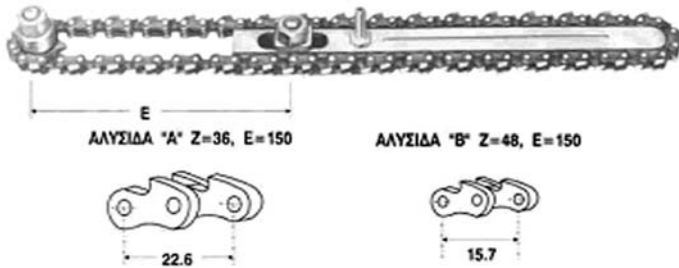

ΚΑΤΑΛΟΓΟΣ ΑΛΥΣΙΔΩΝ (CHAINS)

1/4/2013

ΣΕΙΡΑ - "Α"

CHAINS	GUIDE BARS	SPROCKETS	SPARE LINKS	BAR ENDS
ΑΛΥΣ. Α	ΟΔΗΓΟΣ Α	ΑΣΤΕΡΙ Α	ΚΡΙΚΟΣ Α	ΡΟΥΛ. Α
8-36 A	8-40 A	8- A	8-36 A	8-40 A
9-36 A	9-11-40 A	9-11- A	9-36 A	9-11-40 A
10-36 A	9-11-40 A	9-11- A	10-36 A	9-11-40 A
11-36 A	9-11-40 A	9-11- A	11-36 A	9-11-40 A
12-36 A	12-17-40 A	12-17- A	12-36 A	12-17-40 A
14-36 A	12-17-40 A	12-17- A	14-36 A	12-17-40 A
16-36 A	12-17-40 A	12-17- A	16-36 A	12-17-40 A
17-36 A	12-17-40 A	12-17- A	17-36 A	12-17-40 A
18-36 A	18-21-40 A	18-21- A	18-36 A	18-21-40 A
19-36 A	18-21-40 A	18-21- A	19-36 A	18-21-40 A
20-36 A	18-21-40 A	18-21- A	20-36 A	18-21-40 A
22-36 A	22-25-40 A	22-25- A	22-36 A	22-25-40 A
25-36 A	22-25-40 A	22-25- A	25-36 A	22-25-40 A

ΣΕΙΡΑ - "Β"

CHAINS	GUIDE BARS	SPROCKETS	SPARE LINKS	BAR ENDS
ΑΛΥΣ. Β	ΟΔΗΓΟΣ Β	ΑΣΤΕΡΙ Β	ΚΡΙΚΟΣ Β	ΡΟΥΛ. Β
6-48 B	6-7-30 B	6-30 B	6-48 B	6-7-30 B
8-48 B	8-30 B	8-B	8-48 B	8-30 B
9-48 B	9-11-30 B	9-11-B	9-48 B	9-11-30 B
10-48 B	9-11-30 B	9-11-B	10-48 B	9-11-30 B
11-48 B	9-11-30 B	9-11-B	11-48 B	9-11-30 B
12-48 B	12-17-30 B	12-17-B	12-48 B	12-17-30 B
14-48 B	12-17-30 B	12-17-B	14-48 B	12-17-30 B
16-48 B	12-17-30 B	12-17-B	16-48 B	12-17-30 B
17-48 B	12-17-30 B	12-17-B	17-48 B	12-17-30 B
18-50 B	18-21-30 B	18-21-B	18-48 B	18-21-30 B
20-50 B			20-48 B	
	12-17-35-B-CL			12-17-35-B-CL