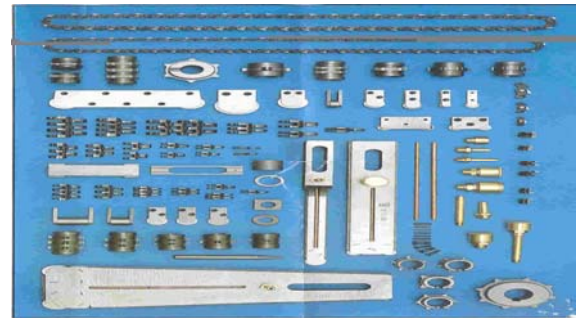

ΚΑΤΑΛΟΓΟΣ ΑΛΥΣΙΔΩΝ (CHAINS)

1/4/2013

ΣΕΙΡΑ - "Α"

CHAINS	GUIDE BARS	SPROCKETS	SPARE LINKS	BAR ENDS
ΑΛΥΣ. Α	ΟΔΗΓΟΣ Α	ΑΣΤΕΡΙ Α	ΚΡΙΚΟΣ Α	ΡΟΥΛ. Α
8-36 A	8-40 A	8- A	8-36 A	8-40 A
9-36 A	9-11-40 A	9-11- A	9-36 A	9-11-40 A
10-36 A	9-11-40 A	9-11- A	10-36 A	9-11-40 A
11-36 A	9-11-40 A	9-11- A	11-36 A	9-11-40 A
12-36 A	12-17-40 A	12-17- A	12-36 A	12-17-40 A
14-36 A	12-17-40 A	12-17- A	14-36 A	12-17-40 A
16-36 A	12-17-40 A	12-17- A	16-36 A	12-17-40 A
17-36 A	12-17-40 A	12-17- A	17-36 A	12-17-40 A
18-36 A	18-21-40 A	18-21- A	18-36 A	18-21-40 A
19-36 A	18-21-40 A	18-21- A	19-36 A	18-21-40 A
20-36 A	18-21-40 A	18-21- A	20-36 A	18-21-40 A
22-36 A	22-25-40 A	22-25- A	22-36 A	22-25-40 A
25-36 A	22-25-40 A	22-25- A	25-36 A	22-25-40 A

ΣΕΙΡΑ - "Β"

CHAINS	GUIDE BARS	SPROCKETS	SPARE LINKS	BAR ENDS
ΑΛΥΣ. Β	ΟΔΗΓΟΣ Β	ΑΣΤΕΡΙ Β	ΚΡΙΚΟΣ Β	ΡΟΥΛ. Β
6-48 B	6-7-30 B	6-30 B	6-48 B	6-7-30 B
8-48 B	8-30 B	8-B	8-48 B	8-30 B
9-48 B	9-11-30 B	9-11-B	9-48 B	9-11-30 B
10-48 B	9-11-30 B	9-11-B	10-48 B	9-11-30 B
11-48 B	9-11-30 B	9-11-B	11-48 B	9-11-30 B
12-48 B	12-17-30 B	12-17-B	12-48 B	12-17-30 B
14-48 B	12-17-30 B	12-17-B	14-48 B	12-17-30 B
16-48 B	12-17-30 B	12-17-B	16-48 B	12-17-30 B
17-48 B	12-17-30 B	12-17-B	17-48 B	12-17-30 B
18-50 B	18-21-30 B	18-21-B	18-48 B	18-21-30 B
20-50 B			20-48 B	
	12-17-35-B-CL			12-17-35-B-CL